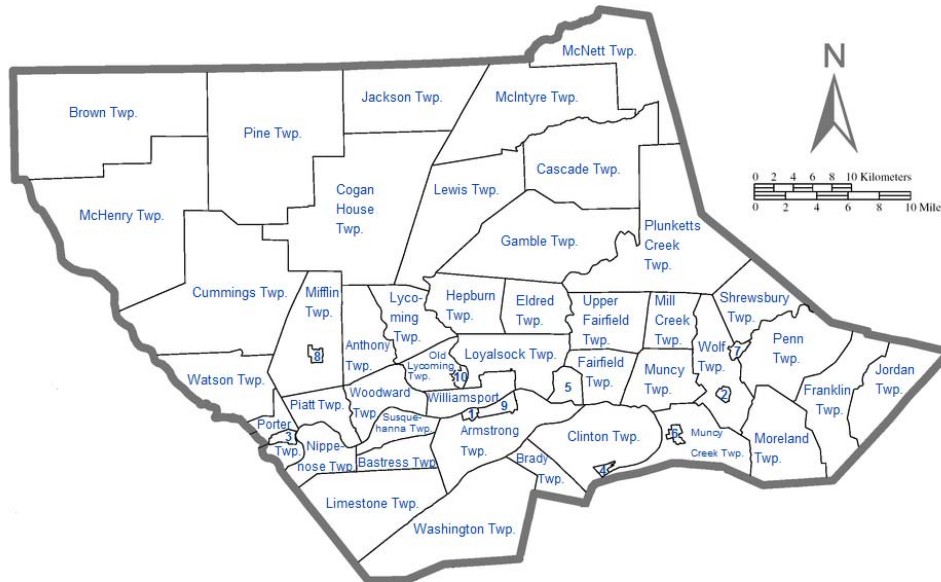

Williamsport/Lycoming County area, located in the heart of Pennsylvania's forest playground, offers a wide range of year-round recreational opportunities.

- More than 300,000 acres of public interest
- Pennsylvania's Fish Commission stocks three major county streams (totaling 158 miles) with trout and smallmouth bass
- Over 2,000,000 acres in North Central Pennsylvania are open to hunters of deer, bear, and small game
- Cross-country skiing is available throughout the region
 - Downhill skiing at Ski Sawmill is 45 minutes away
 - Crystal Lake Ski Center and Lodge is 45 minutes away
 - Pocono Resort area is 1 1/2 hours away

- 4 public parks (totaling 150 acres)
- 10 playgrounds
- 9 softball fields
- 15 tennis courts
- 3 municipal swimming pools
- Golf

White Deer Golf Course (Public Course)

Williamsport Country Club

- Bowling—3 private clubs and 4 public bowling alleys
- The YMCA, YWCA and Bethune-Douglas Community Center serve recreational needs in the general area, as does the local racquet club
- West Branch of the Susquehanna River—14 mile stretch of navigable water for motor boating and water skiing and home to an old-fashioned paddlewheeler, the Hiawatha
- Organized Sports—AYSO Soccer, Softball, Pop Warner Football, Volleyball, Basketball
- Little League—Peter J. McGovern Little League Museum and Howard J. Lamade Memorial Field which host the Little League World Series during the third week of August

MUNICIPALITIES

There are 52 municipalities in Lycoming County, Pennsylvania, which include cities, boroughs, and townships.

For a complete listing of Lycoming County townships, boroughs and city related contact information, go to www.lyco.org under municipalities.